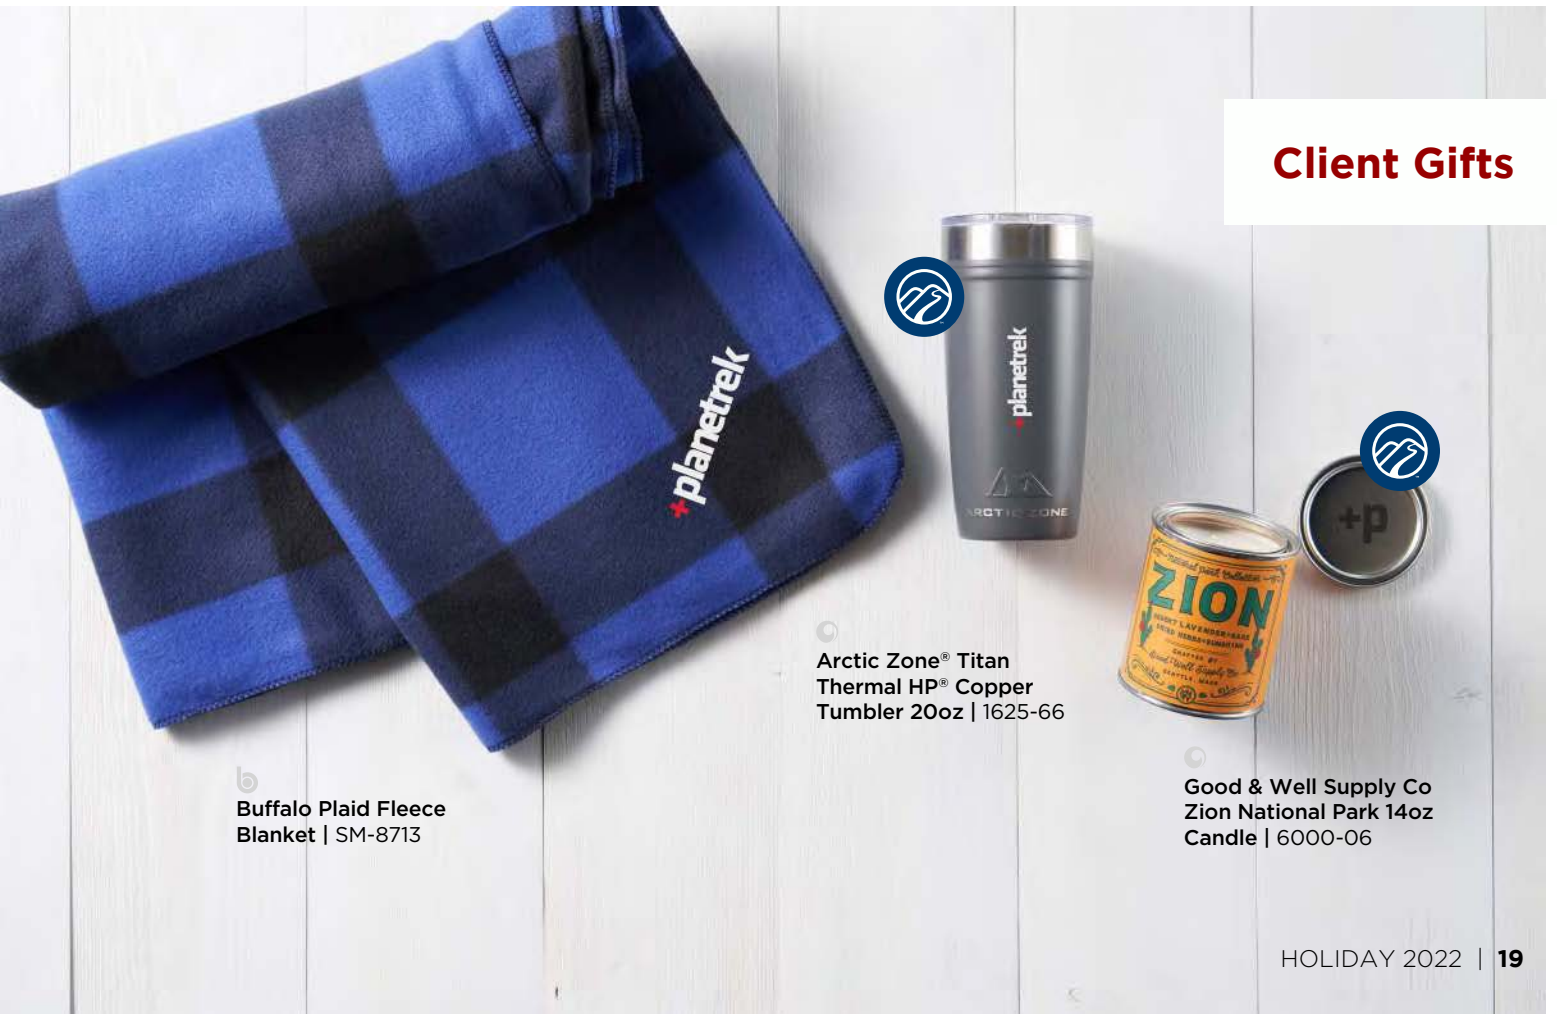

## Employee Gifts

**NEW** CamelBak® Tumbler  
20oz | 1627-37

**NEW** Somoto Eco Short  
Sleeve Tee | TM17873/  
TM97873

**NEW** Argus Eco Fleece Full Zip  
Hoody | TM18223/TM98223

Field & Co. Cambridge  
Oversized Sherpa | 7950-51